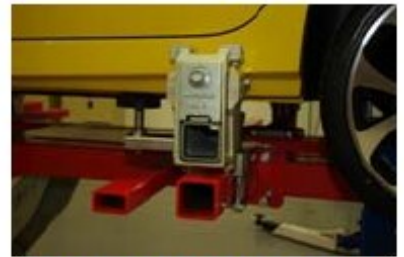

Product Brochure

AUTOROBOT XLS++ SPEED BENCH

10-Ton Single Bolt Sill Clamps
Fast Single Bolt Fastening

10-Ton Light Weight Aluminium
Multi-Purpose Post

3000kg Lift with all round access

Fast drive on convenience

FEATURES:

- ⇒ 10T SINGLE BOLT SILL CLAMPS
- ⇒ 10T PULL BEAM
- ⇒ NEW GENERATION TELESCOPIC HEIGHT EXTENTION
- ⇒ 10T HYDRAULICS
- ⇒ DOWNWARD PULLING WHEEL
- ⇒ 3,000KG LIFT CAPACITY

- ⇒ 1.5M LIFT
- ⇒ WINCH
- ⇒ PULLING CHAIN WITH HOOK
- ⇒ MOBILE WHEEL SET
- ⇒ SET OF 4 LIFTING PADS
- ⇒ 714B PULLING CLAMP SET