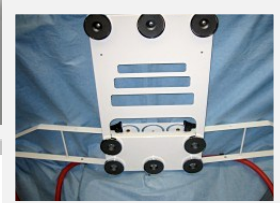

Product Brochure

KARAJEN MAGNETIC BLOWER HANGER

This amazing new product by Karajen Corp is the answer for affordable and convenient air-drying within a paint booth! Use the Magnetic **BLOWER HANGER**

anywhere you need it, and easily aim your portable blowers at the targets. Its wide reach and pivoting movement make it extremely easy to use. There is no air piping or booth retrofitting necessary. Just attach it to the wall using its powerful magnets and plug the air hose into the **BLOWER HANGER™** between coats of paint. It is that simple!

These are only some of what the Karajen Magnetic Blower Hanger features:

- 2 Blower holding arms (single arm unit is optional)
- Arms swivel 180 degrees left and right
- Blowers swivel up and down to aim directly at target(s)
- Arms retract fully against the wall when not in use
- Reaches anywhere from lower rocker panels to the top of the roof