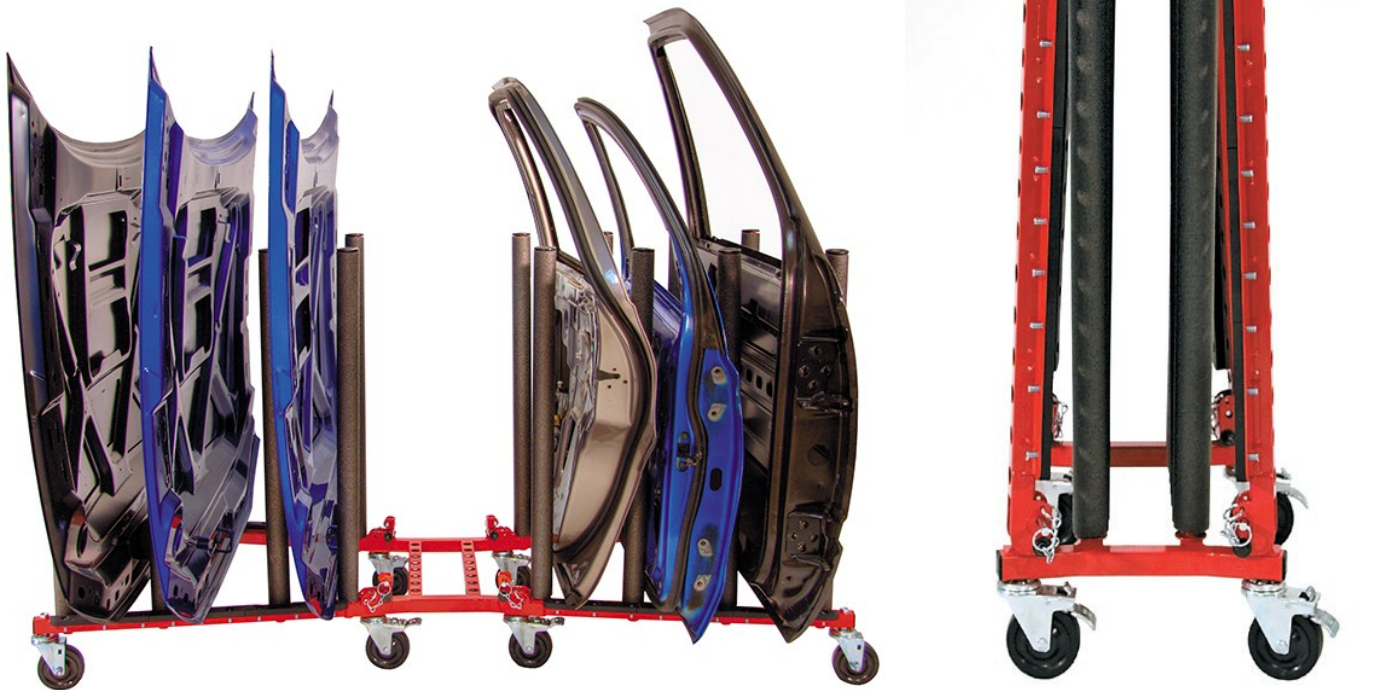

### *Just-in-time Parts Storage!*

Industry's only panel cart that folds up (and stays up) when not in use.

Holds up to six large panels and glass.

Extensive padding – no metal-on-metal contact; no damage.

Can be used as a whole or only a half-unit

Convenient post-storage holder.

Twenty-six easy post settings for custom adjustment.

Heavy-duty caster wheels provide easy mobility.

Only two square foot storage footprint.